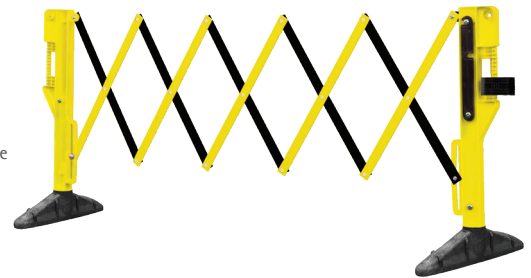

SITE MANAGEMENT SOCIAL DISTANCING RANGE

TITAN® BARRIER

BS 8442 (Wind stability) EN 12899-1 (Reflective only)

SIGNS SOLD SEPARATELY

Other colours available

- HCC1W0-405-300 Social Distancing Sign with fastening clips Qty 1
- KBP073-300-200 Titan® Barrier with black anti-trip feet - Yellow Qty 1

TITAN® EXPANDER BARRIER

Other colours available

- KAZ110-005-300 Titan® Expander Barrier - Yellow/Black Qty 1

WORKGATE® BARRIER

- KBC028-000-200 Workgate® 4 Gated System - Yellow Qty 1
- KEV000-001-100 Workgate® Foot - Black (sold separately) Qty 1