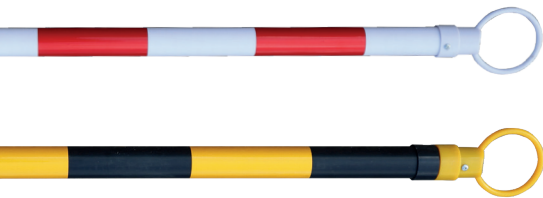

TITAN® EXPANDER BARRIER

Other colours available

- KAZ110-005-300 Titan® Expander Barrier - Yellow/Black Qty 1

WORKGATE® BARRIER

- KBC028-000-200 Workgate® 4 Gated System - Yellow Qty 1
- KEV000-001-100 Workgate® Foot - Black (sold separately) Qty 1

HAZARD CONE

JAR042-F00-218	50cm Hazard Cone Keep 2m Apart - Yellow	Qty 1
----------------	--	-------

A-FRAME SIGN

PLAIN SIGNS
ALSO AVAILABLE

HBD1W0-500-200	A-Frame Sign Social Distancing - Yellow	Qty 1
----------------	--	-------

TELESCOPIC POLES FOR CONES

HDB024-035-400	Telescopic Pole Red / White	Qty 1
HDB024-035-300	Telescopic Pole Yellow / Black	Qty 1

DOMINATOR™ CONE

DOMINATOR™

JAZ061-040-200	75cm Dominator™ Yellow / Black Sleeve	Qty 1
----------------	--	-------